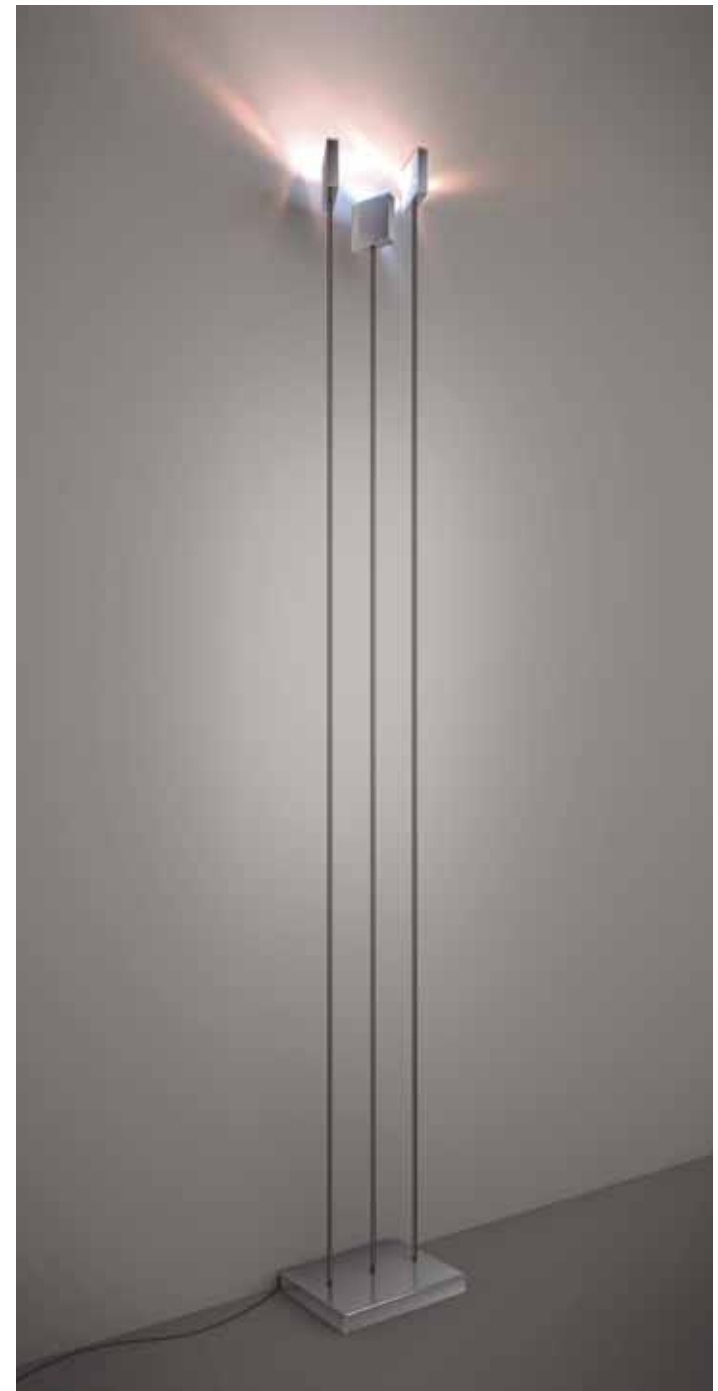

# CURLED

**SUSPENSION**

Design: Jan Pauwels

COLLECTION ADDITIONS

E O S

**WALL- AND FLOORLAMP**

Design: Jos Muller

COLLECTION ADDITIONS

# MATCH

**FLOORLAMP, SUSPENSION, TABLELAMP, WALL-LAMP**

Design: Jos Muller

# RONTONTON

**SUSPENSION, FLOORLAMP**

Design: Edward van Vliet

COLLECTION **ADDITIONS**