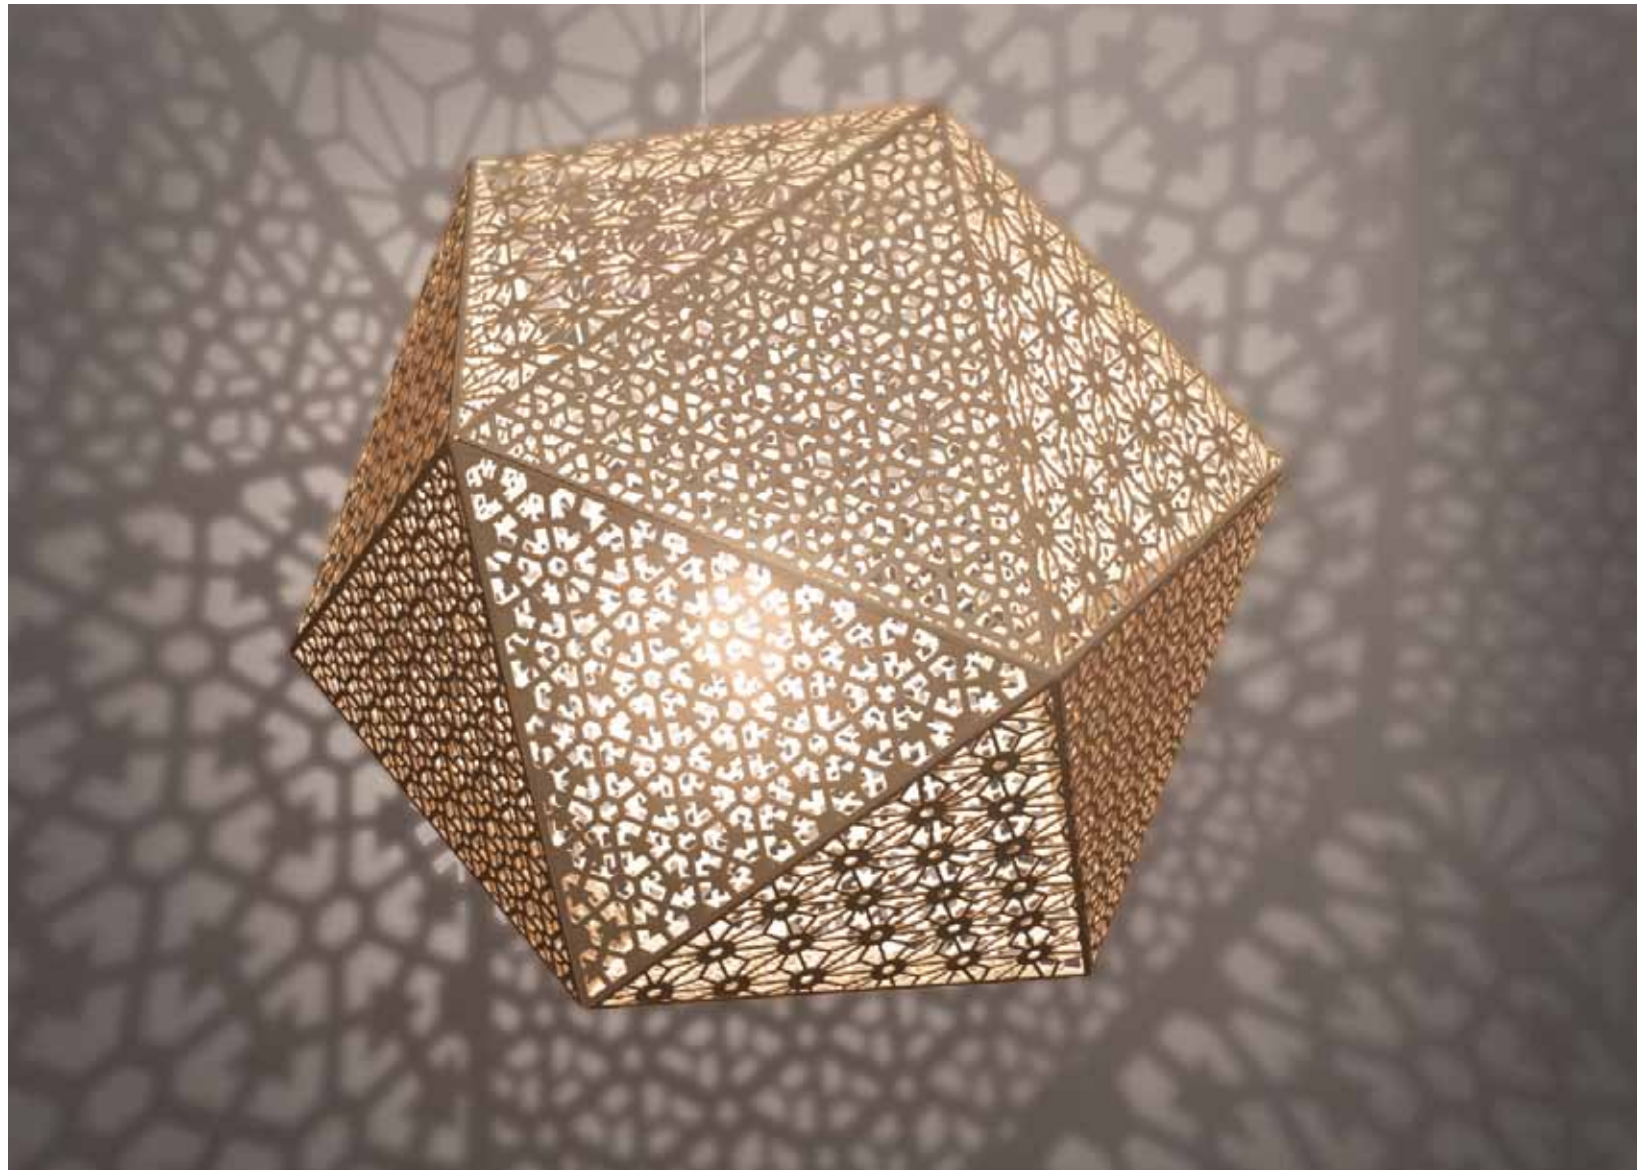

RONTONTON

SUSPENSION, FLOORLAMP

Design: Edward van Vliet

COLLECTION **ADDITIONS**