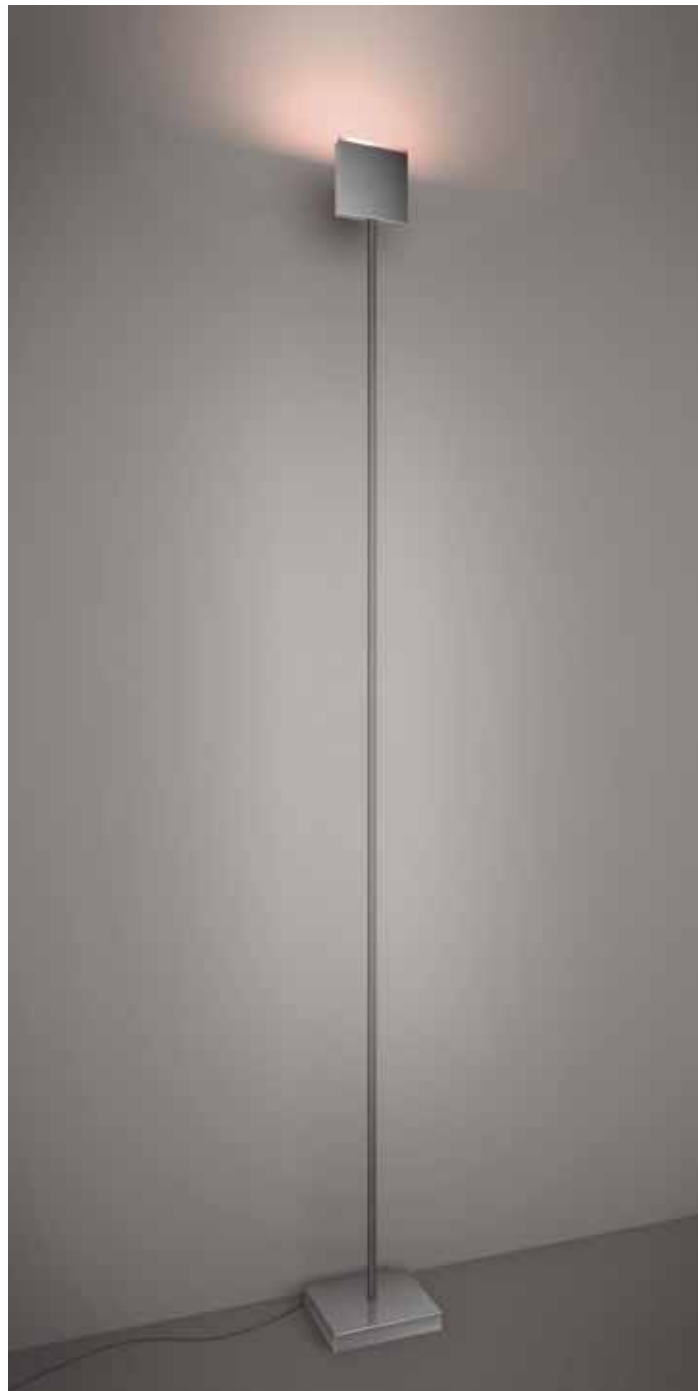

# CURLED

**SUSPENSION**

Design: Jan Pauwels

COLLECTION ADDITIONS

E O S

**WALL- AND FLOORLAMP**

Design: Jos Muller

COLLECTION ADDITIONS

# MATCH

**FLOORLAMP, SUSPENSION, TABLELAMP, WALL-LAMP**

Design: Jos Muller

# RONTONTON

**SUSPENSION, FLOORLAMP**

Design: Edward van Vliet

COLLECTION **ADDITIONS**